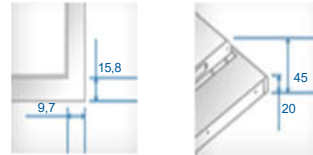

D-line HD

FULL RANGE

- ✓ Screen Sizes 32, 43, 49, 55 inches
- ✓ Panel Type EDGE LED IPS
- ✓ Orientation Landscape , Portrait
- ✓ Connections VGA, DVI, HDMIx2, DP, RS232, RJ45, USB
- ✓ Functionality Android 7.1 Wifi
Chromium Browser Full HD
Chipset Quad Core
Internal 16GB Storage + Micro SD Internal Bluetooth & 4G via PCMCIA Card Rapid USB <-> Internal memory function Canvas video wall

 450 cd/m2
 24h / 7 days

D-line UHD

FULL RANGE

- ✓ Screen Sizes 65, 75,86, 98 inches
- ✓ Panel Type DIRECT LED IPS
- ✓ Orientation Landscape , Portrait
- ✓ Connections VGA, DVI, HDMIx2, DP, RS232, RJ45, USB
- ✓ Functionality Android 7.1 Optional Wifi
Chipset Quad + Dual Core
Internal 64GB Storage + Micro SD Internal Bluetooth & 4G via PCMCIA Card Rapid USB <-> Internal memory function Canvas video wall